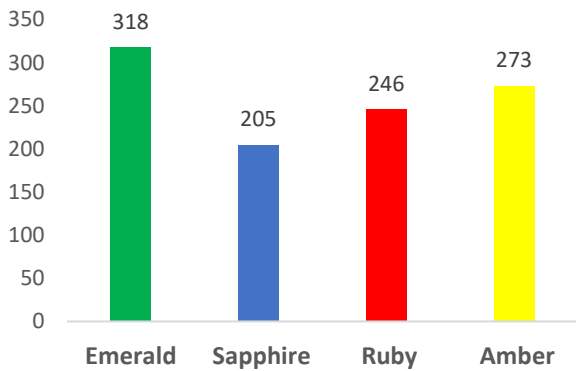

Top Achieving KS4 Students

Year 10		Year 11	
Name	Points	Name	Points
1. Neela A 10.3	8	1. Ethan B 11.3	12
2. John A 10.3	8	2. Kambili I 11.8	10
3. Zia A 10.4	8	3. Ziauddin A 11.7	8
4. Riziki A 10.8	8	4. Sia M 11.2	7
5. Grace K 10.1	7	5. Taha T 11.6	7
6. Amika B 10.3	7	6. George V 11.8	7
7. Greta B 10.3	7	7. Farah E 11.2	6
8. Misha F 10.3	7	8. Yasmin Z 11.2	6
9. Khorshid T 10.3	7	9. Shane L 11.6	6
		10. Baran A 11.7	6

EMERALD

SAPPHIRE

RUBY

AMBER

House Points

Year 7

Year 8

Year 9

Year 10

Year 11

Whole School