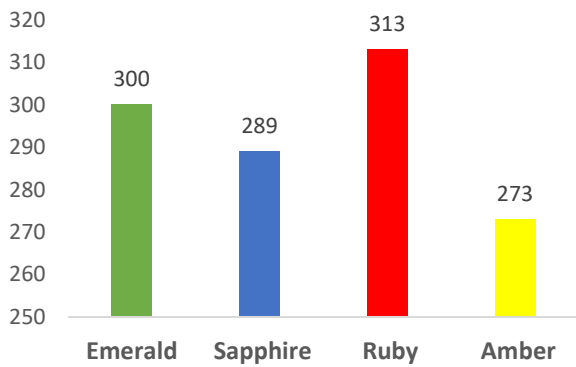

EMERALD

SAPPHIRE

RUBY

AMBER

House Points

Year 7

Year 8

Year 9

Year 10

Year 11

Whole School