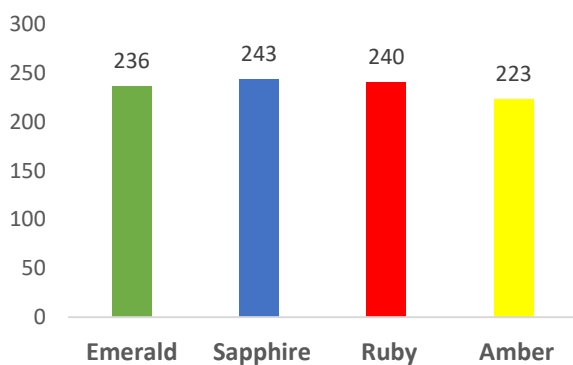

EMERALD

SAPPHIRE

RUBY

AMBER

House Points

Year 7

Year 8

Year 9

Year 10

Year 11

Whole School