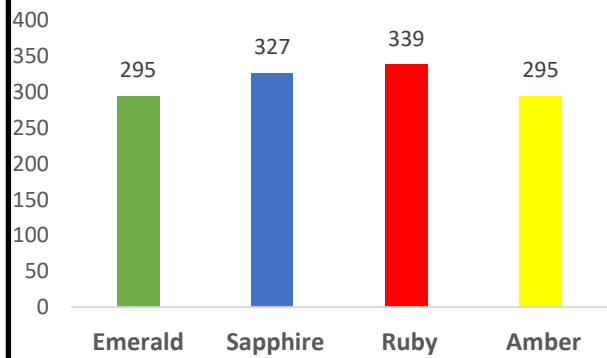

EMERALD

SAPPHIRE

RUBY

AMBER

House Points

Year 7

Year 8

Year 9

Year 10

Year 11

Whole School