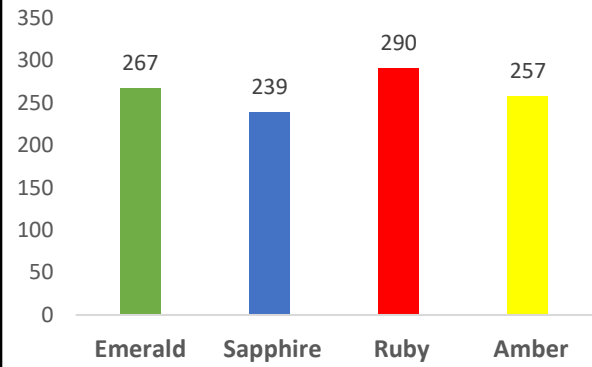

EMERALD

SAPPHIRE

RUBY

AMBER

House Points

Year 7

Year 8

Year 9

Year 10

Year 11

Whole School