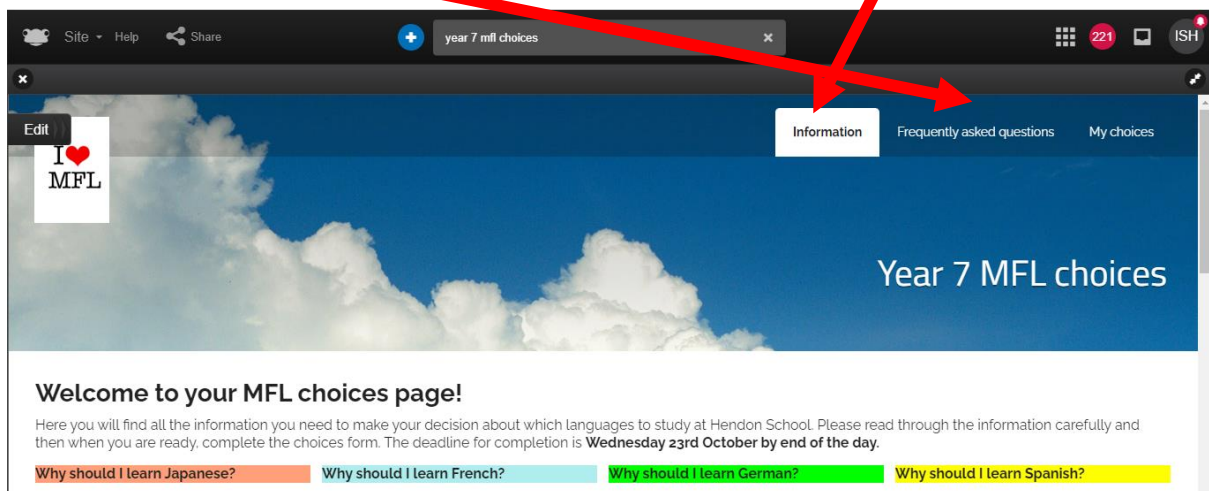

Step 5: Click on the “my choices” link and fill in your form. **The form will be open from 5:00pm on Friday 18th October until 8:00pm on Wednesday 23rd October.**